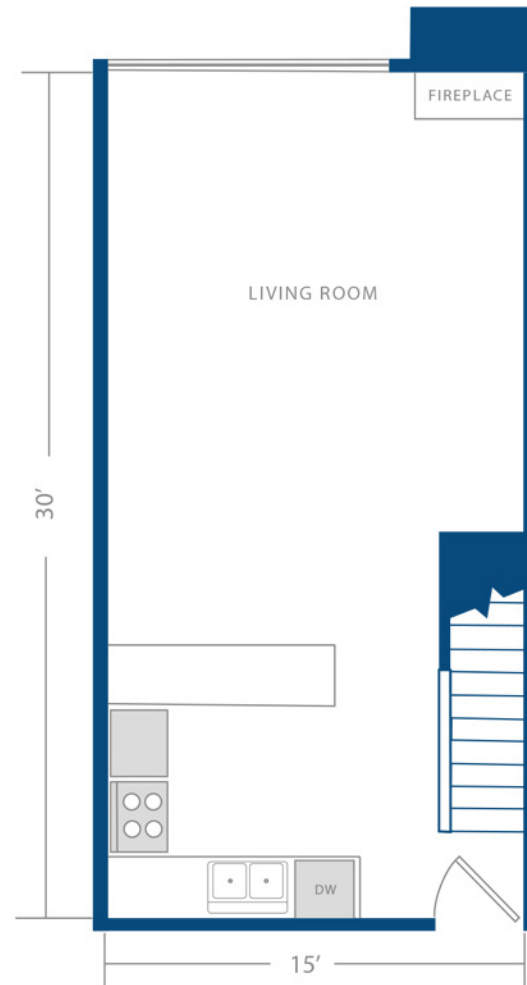

WAVERLY DRIVE

LOS ANGELES

1 BED | 1 BATH | MOUNTAIN VIEW

FIRST FLOOR

SECOND FLOOR

*Floorplans are approximate and may vary in dimension and layout from apartment to apartment. Prospective renters should rely on visual inspection of the actual apartment for specifics. Owner and/or representative makes no representations or warranties whatsoever.