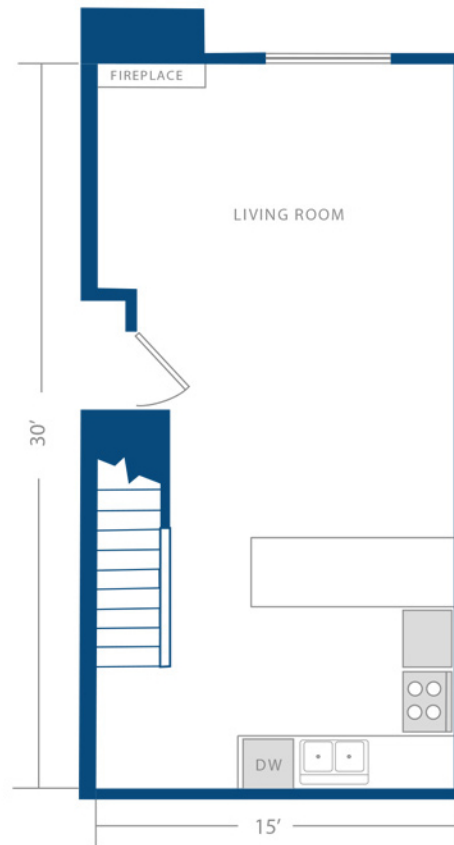

WAVERLY DRIVE

LOS ANGELES

1 BED | 1 BATH | LAKE VIEW

FIRST FLOOR

SECOND FLOOR

*Floorplans are approximate and may vary in dimension and layout from apartment to apartment. Prospective renters should rely on visual inspection of the actual apartment for specifics. Owner and/or representative makes no representations or warranties whatsoever.