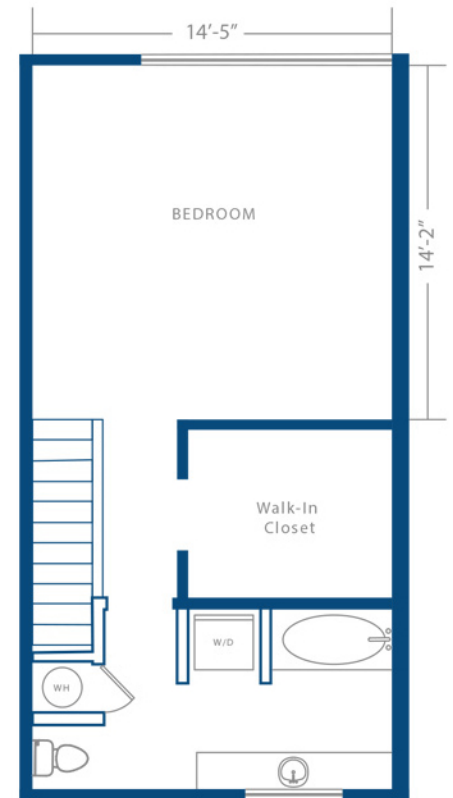

WAVERLY DRIVE

LOS ANGELES

1 BED | 1 BATH | LAKE VIEW

FIRST FLOOR

SECOND FLOOR

*Floorplans are approximate and may vary in dimension and layout from apartment to apartment. Prospective renters should rely on visual inspection of the actual apartment for specifics. Owner and/or representative makes no representations or warranties whatsoever.